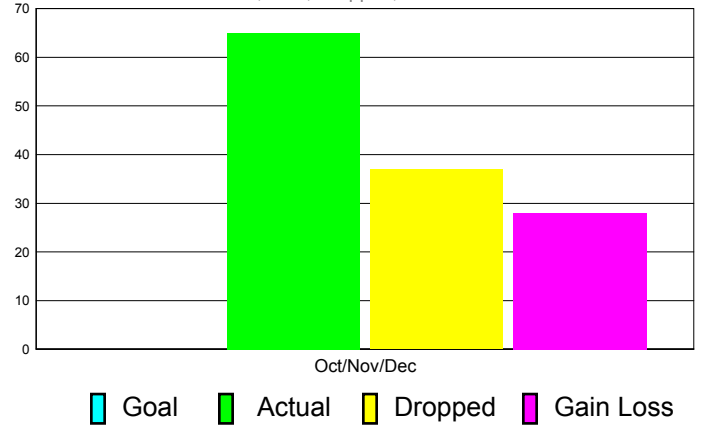

Membership Results 2011-2012

Goal, New, Dropped, Gain/Loss